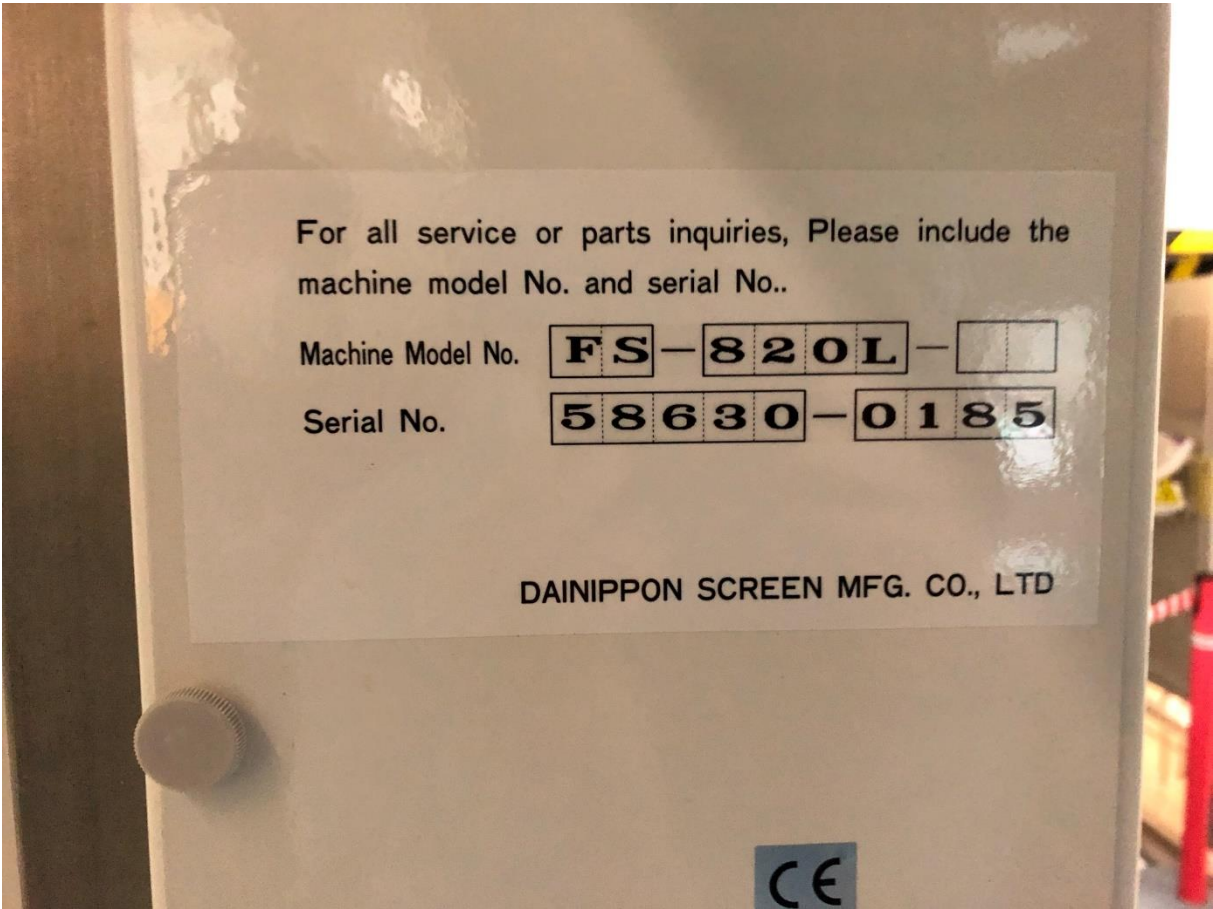

THIN FILM WAFER STRESS MEASUREMENT SYSTEM

Manufacturer	DNS
Model	FS-820L
Description	Wet Bench
Other information	
Year of manufacture	
Serial number	58630-0185
Wafer size	6"
Condition	Used
Number of Units	1
Product description	
Power facility	