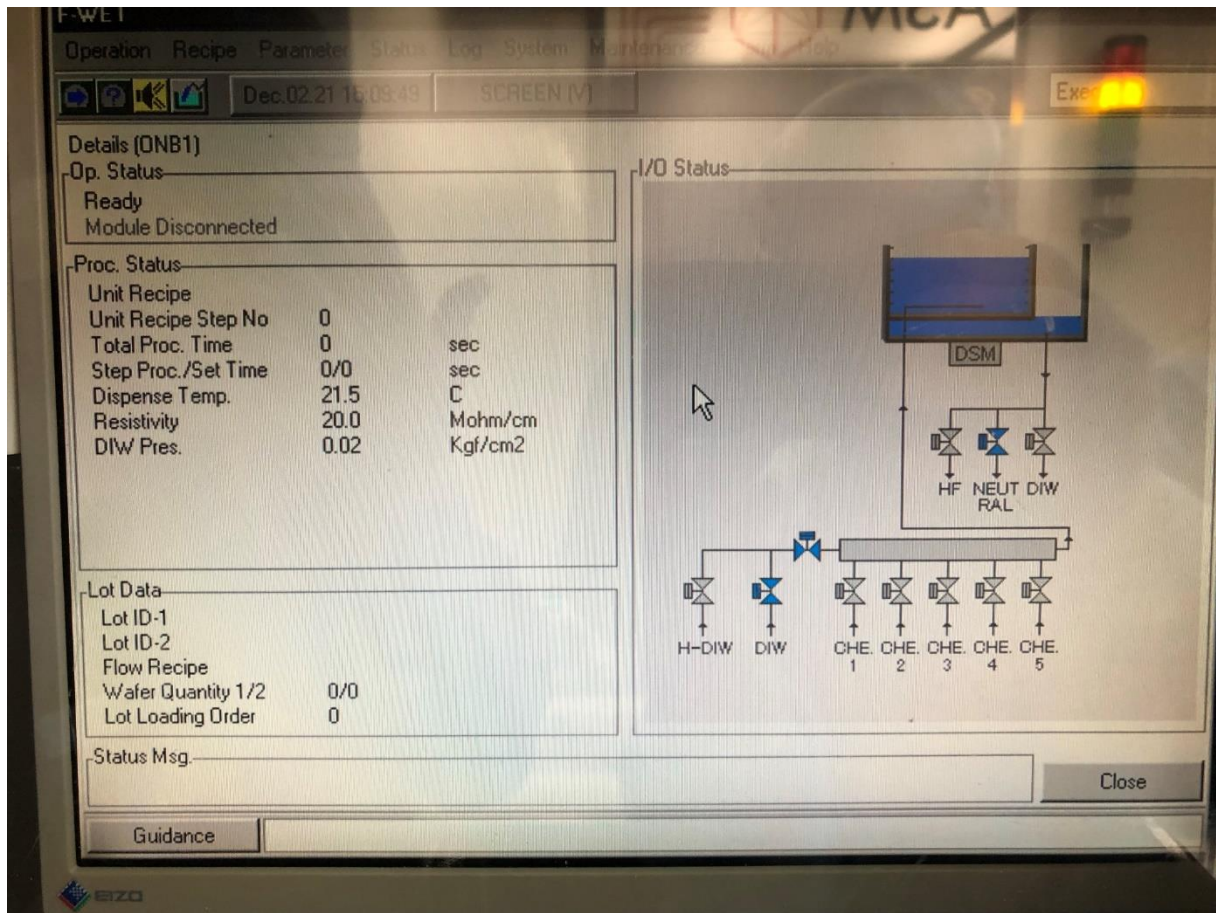

PTW Europa GmbH

This data sheet is provided to you on a strictly confidential basis and contains commercially sensitive and valuable information. No part of its content may be provided to any person without our prior written consent. This data sheet is not an offer capable of acceptance. The information contained in this data sheet is, to our knowledge and information, accurate, but it may contain typographical errors and we do not warrant the completeness or accuracy of the information contained herein. Any offer by you to purchase of the equipment described in this data sheet shall be subject to our standard terms and conditions of sale. The Equipment being quoted is described as used, and is being sold "AS IS, WHERE IS" with all defects, known or unknown, entirely at Buyer's own risk and reliance solely upon Buyer's own inspection of the goods and without reliance upon any representation or description by Seller or seller's representative concerning the goods.